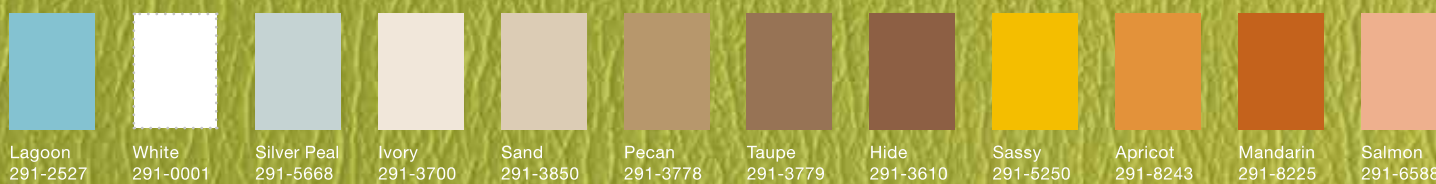

Ultrasoft colours (optional)

Belmont